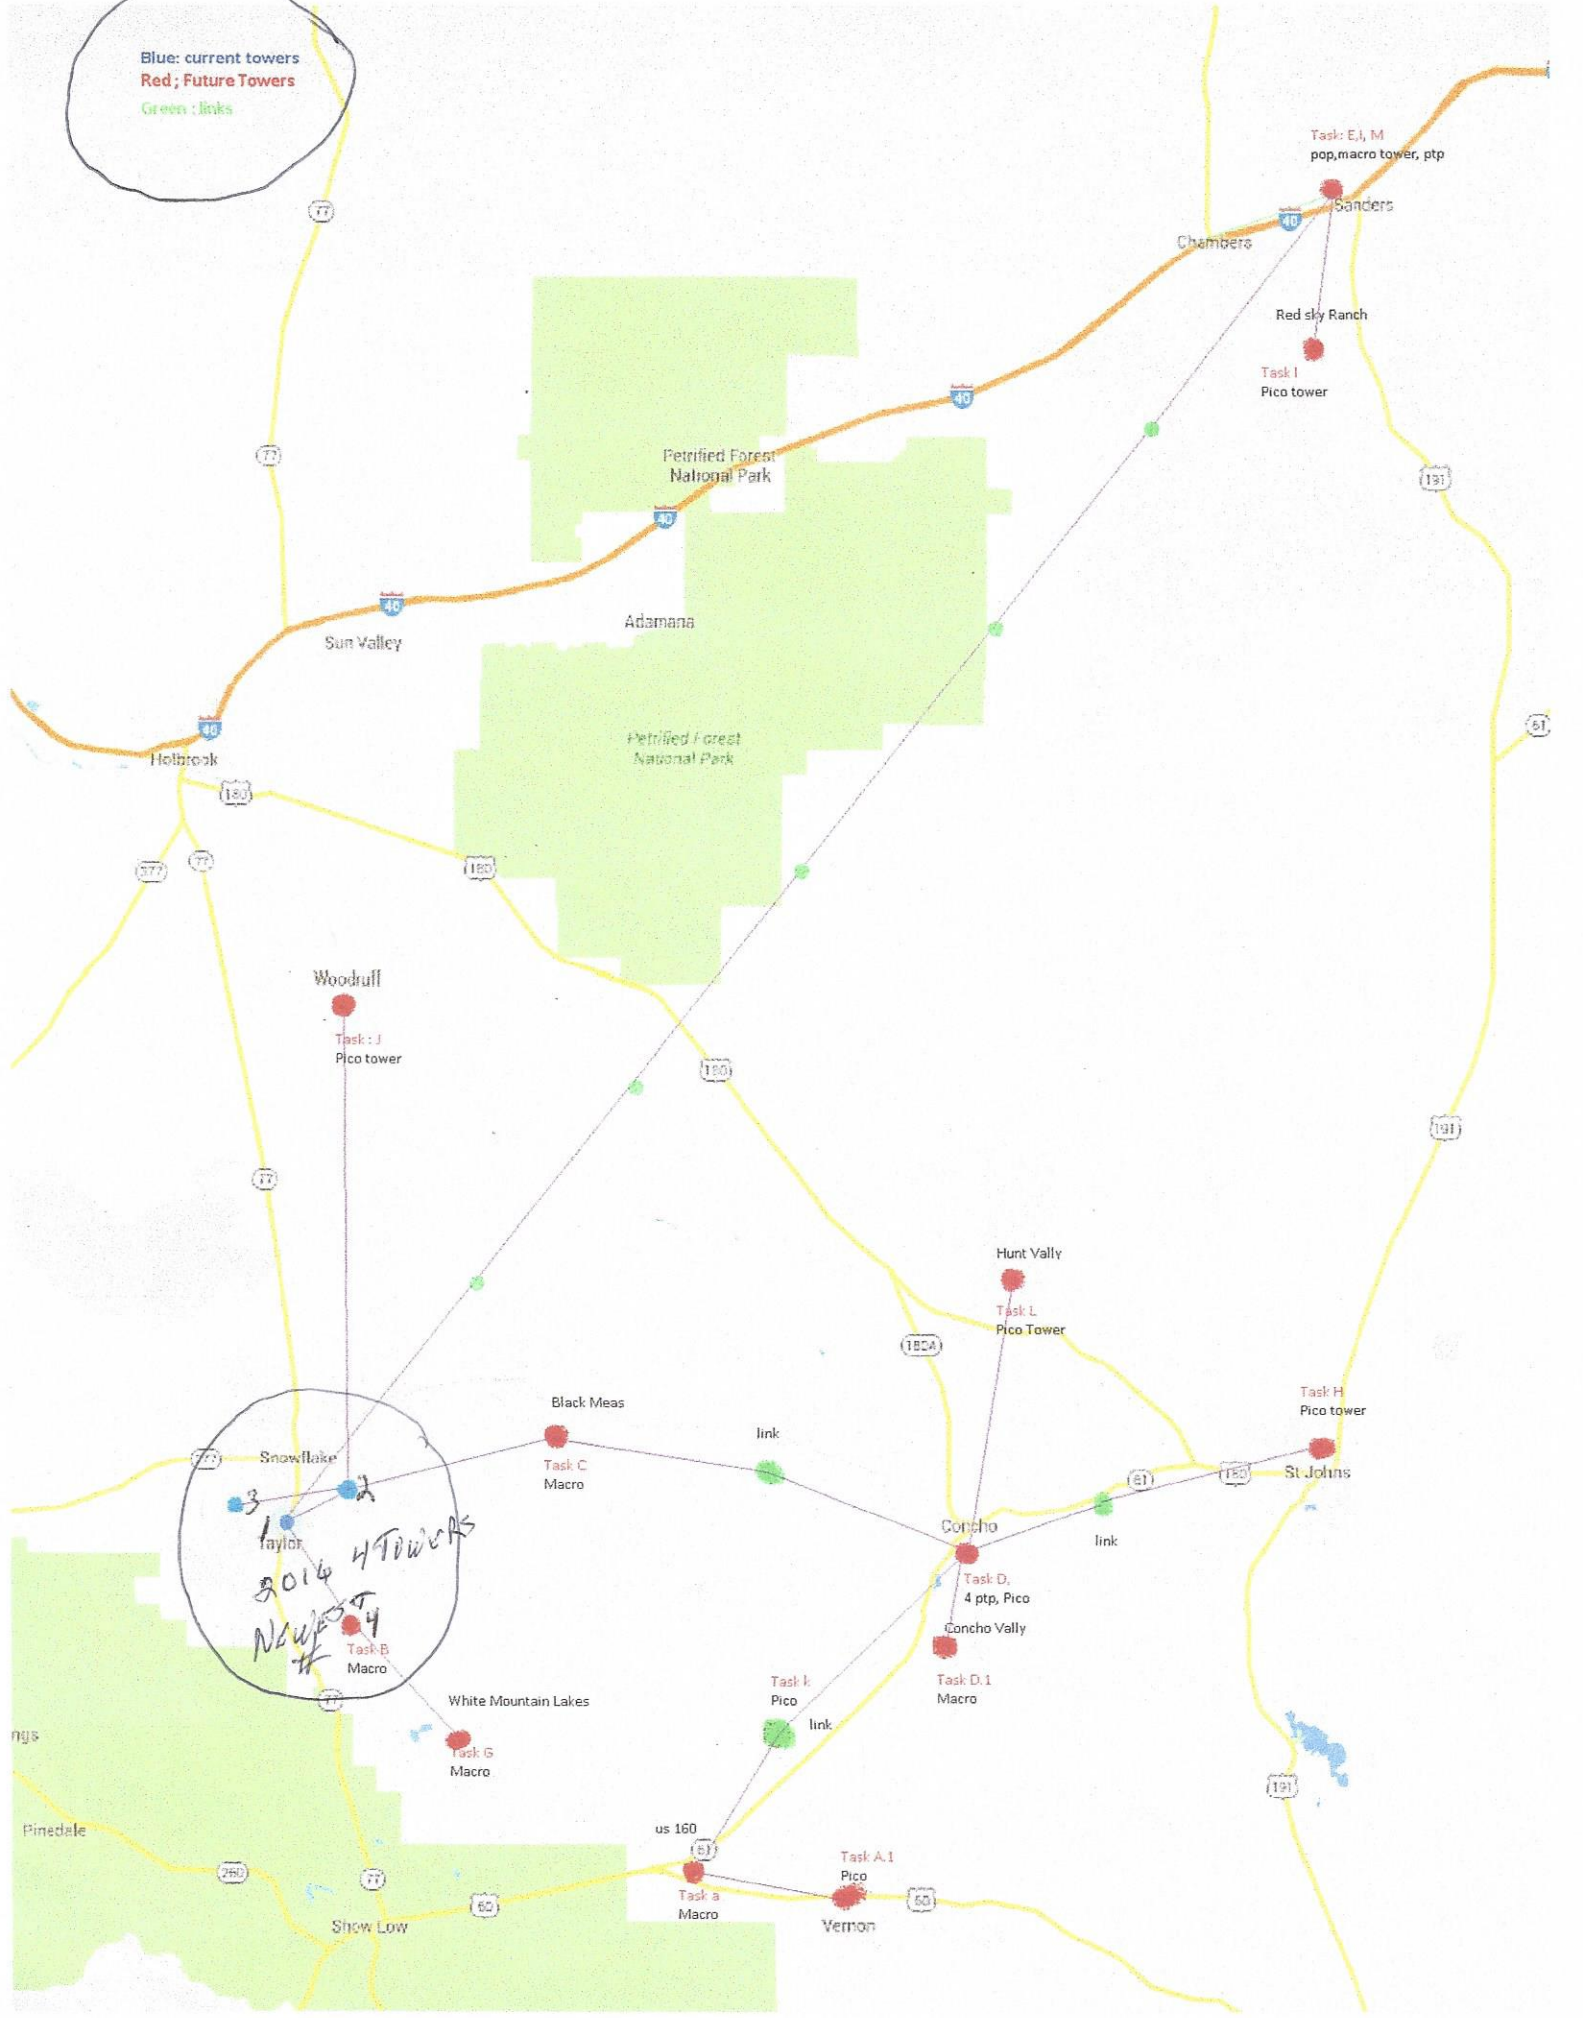

Blue: current towers  
 Red; Future Towers  
 Green: links

2014 4 Towers  
 New 4 #

ngs  
 Pinechale

Show Low

Vernon

191

150

61

us 160

63

60

191

61

191

377

77

Red sky Ranch

Task I  
 Pico tower

Petrified Forest  
 National Park

Adamana

Petrified Forest  
 National Park

Holtbrook

Woodruff

Task: J  
 Pico tower

Task D.1  
 Macro

link

Task H  
 Pico tower

St Johns

White Mountain Lakes

Task G  
 Macro

link

Task A.1  
 Pico